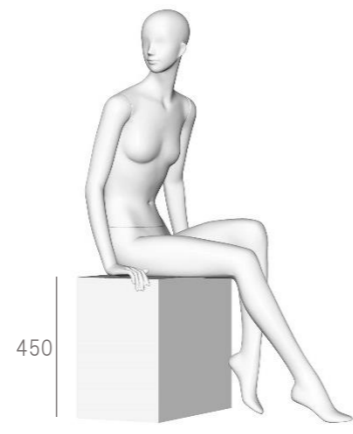

PWAB607EB

height: 174
bust: 79
waist: 60
hips: 86
shoe size: 23.0
heel height: 6

PWAB609A

height: 132.5
bust: 79
waist: 60
hips: 86
shoe size: 23.0
heel height: 6
chair size: 45以上

COMPOSITION

PWAB606EA / PWAB603EA