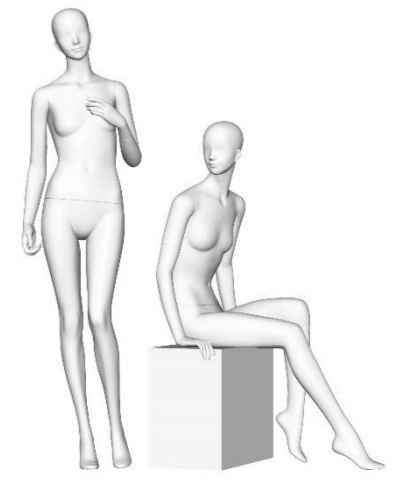

PWAB603EB / PWAB609A